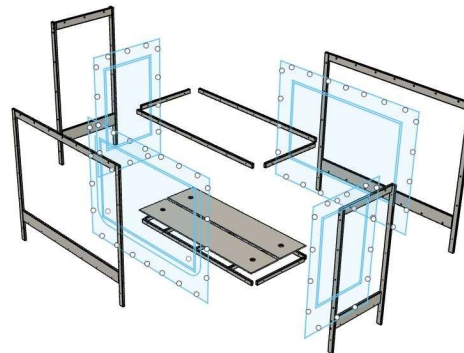

- **HIGH-SIDED PANELS**
 - ✓ OPEN TOP
- **OPTIONAL TOP PANEL**
 - ✓ FULLY ENCLOSES BED
- **CONVERTIBILITY**
 - ✓ WIDTH
 - ✓ HEIGHT
 - ✓ OPTIONS
- **INDEPENDENT & CLAMPED PANELS** (Patent# 7,343,280)
 - ✓ SECURED BETWEEN BEDFRAME MEMBERS
 - ✓ PANEL EXCHANGE OPTION NOT ENTIRE ENCLOSURE
- **SAFETY ZIPPER SHEATH** (Patent# 10,959,495)
 - ✓ NO ACCESS TO ZIPPER HEADS INSIDE BED
- **LIFT ACCESSIBILITY**
 - ✓ 11.5" UNDER BOTTOM RAIL
- **LARGE SLEEPING AREA**
 - ✓ OVER 50" OF INSIDE HEIGHT

SPECIFICATIONS

STANDARD WITH EVERY BED...

BEDFRAME:

- SOLID HARDWOOD – NO METAL
- SOLID PLATFORM – NO SLATS
- NO ARTICULATION
- 3 STAIN COLORS

ENCLOSURE PANELS:

- HEAVY-WEIGHT CANVAS & MESH
 - ✓ 12 COLORS
 - ✓ WATER RESISTANT
- COATED FULL MESH
 - ✓ BLACK ONLY
 - ✓ WATERPROOF
- PADDED VERTICAL CORNERS

MATTRESS:

- PRESSURE REDISTRIBUTION FOAM
- REMOVABLE OR SEALED COVER
- 8" THICKNESS
- ANTI-FLIP OPTIONS

WARRANTY

- 3-YEAR – FULL REPLACEMENT

SIZES

STANDARD:

- 36" W x 80" L

QUEEN:

- 60" W x 80" L

CONVERSION KIT:

- Converts existing 36" W bed to 60" W

ADDITIONAL OPTIONS

CAN BE ADDED AT ANYTIME

TOP PANEL

- THIS OPTION WILL FULLY ENCLOSE BED
- MESH OR CLEAR VINYL AVAILABLE

TUBING PORTS